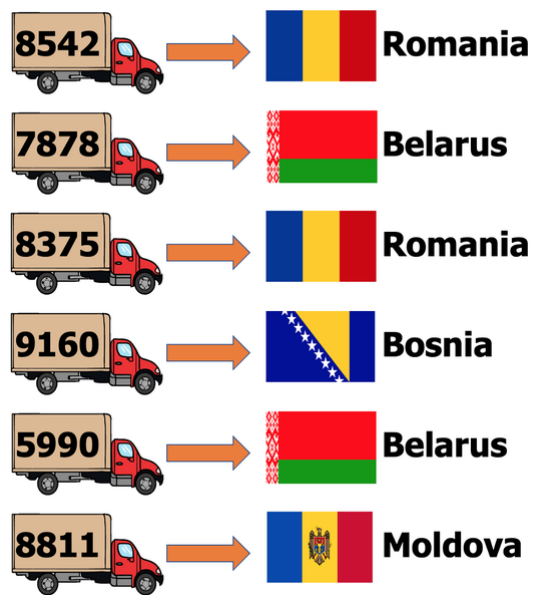

## 2020 Campaign Update

**With your help Teams4u managed to collect and export  
48,756 shoeboxes!**

**Last week the final lorry was loaded up with 8,811 shoeboxes and headed off to Dover. As we know just before Christmas, Dover port ground to a halt due to Brexit and Covid restrictions which made it impossible to send them in December.**

**Thankfully I have just heard from our partner Alex, that the lorry has arrived at the Romania Moldova border**

T4U

**TOTAL  
48,756**

In Romania all the shoeboxes have now been distributed in Bihor and Arad counties which are both in the northwest of the country. Our partners Raul in Oradea and Alexandra in Arad have worked tirelessly to get the boxes to those communities that needed them the most.